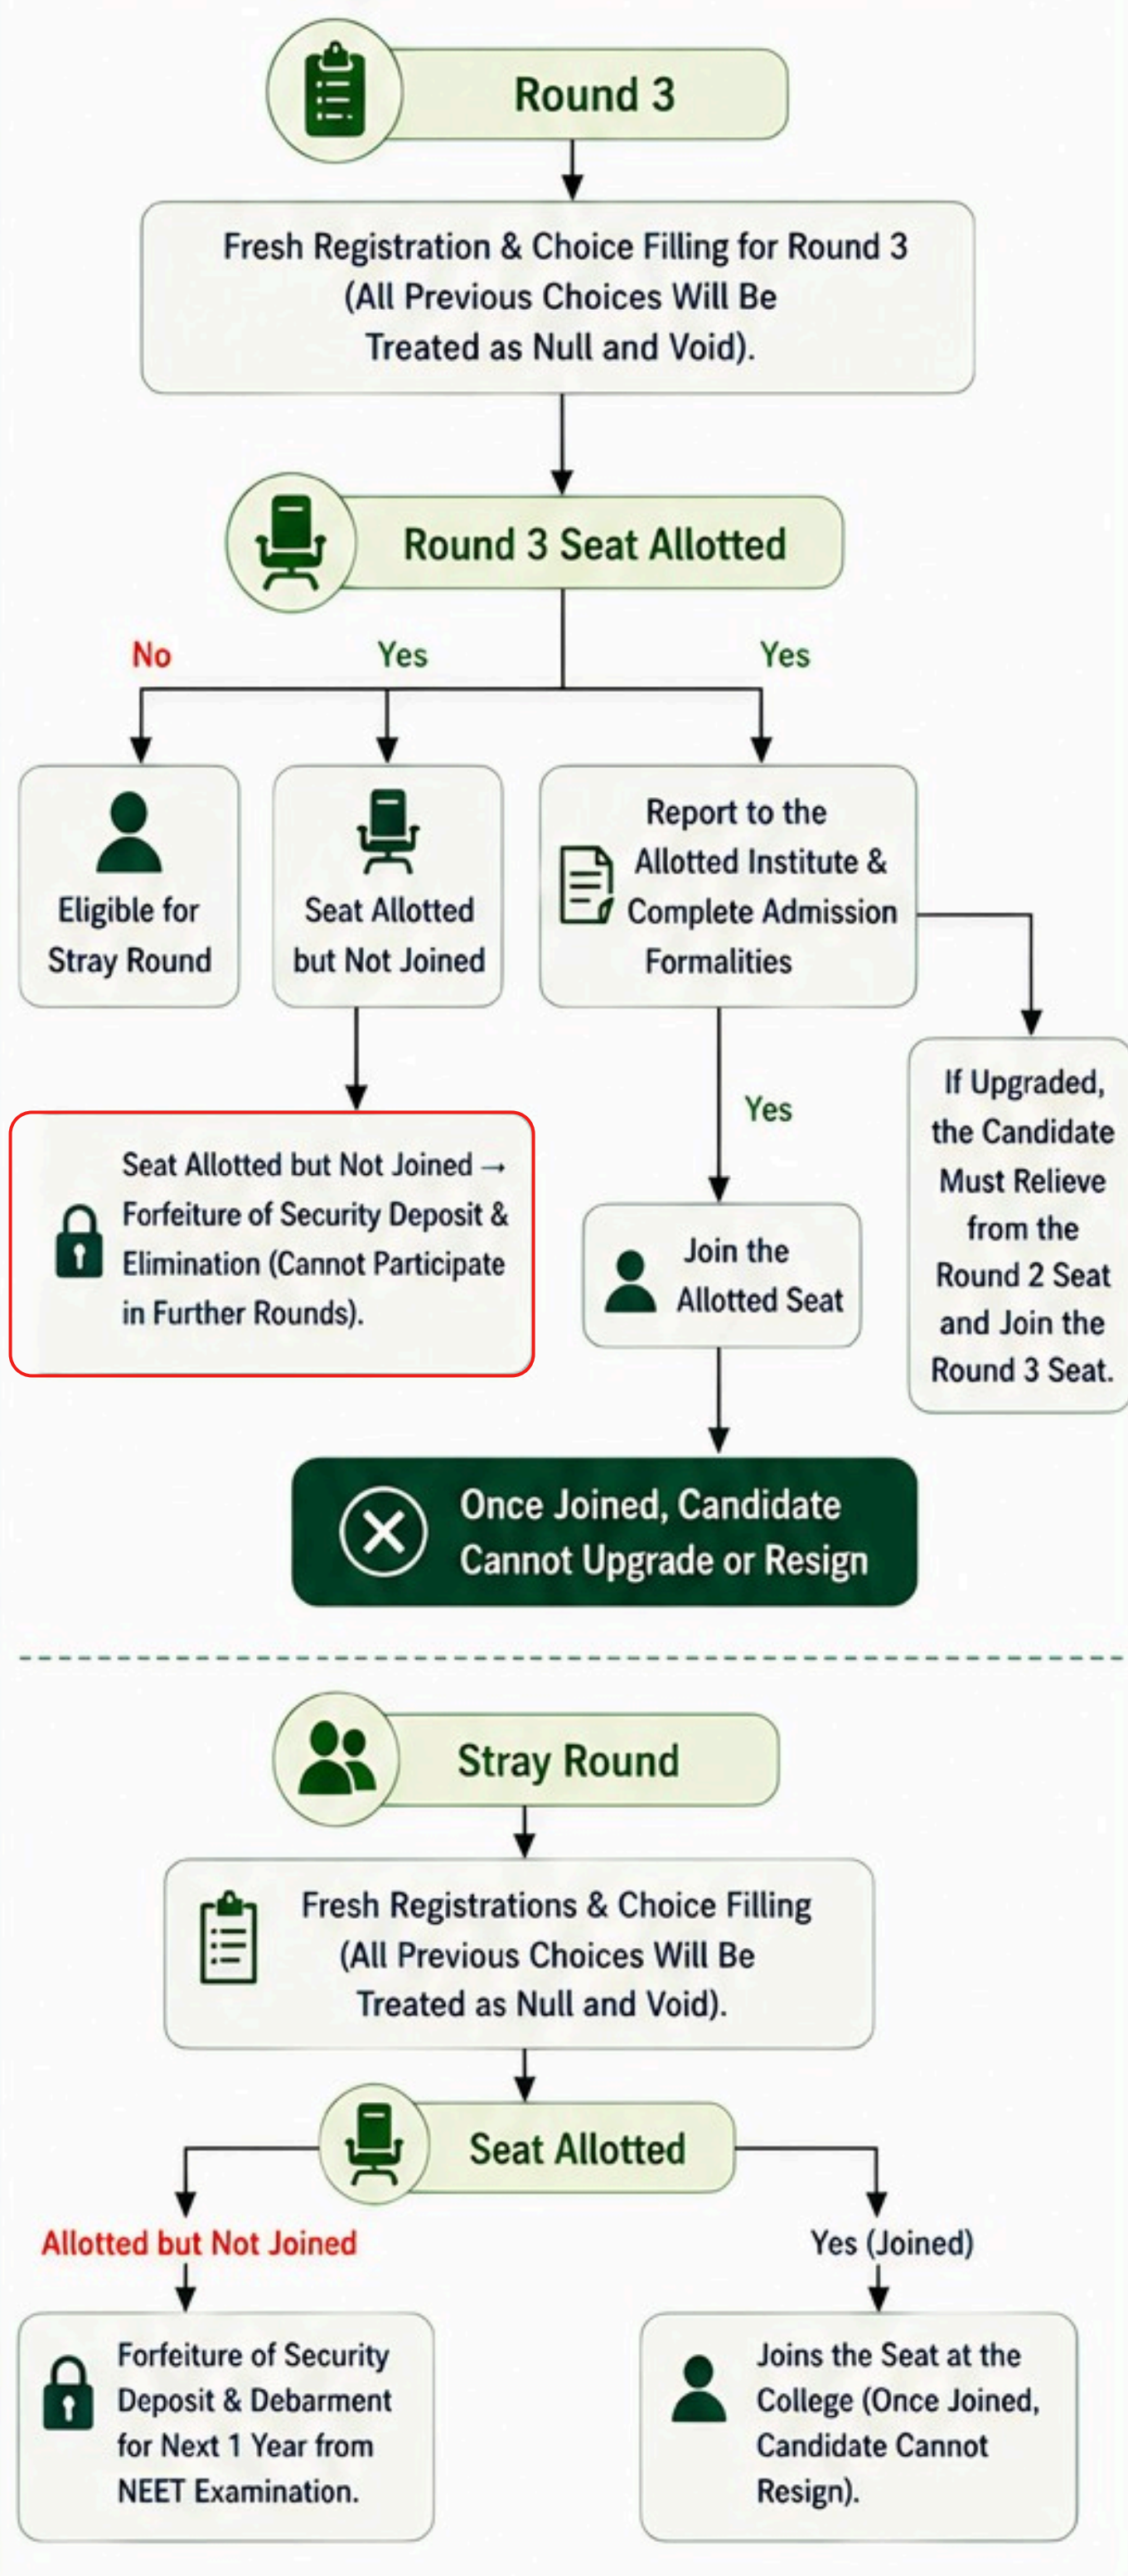

ALL India Quota 15% - NEET UG COUNSELLING SCHEME

— Your Pathway to a Medical Career —

MCC COUNSELLING SCHEME (ROUNDS 1 & 2)

MCC COUNSELLING SCHEME (ROUND 3 & STRAY ROUND)

NEET COUNSELLING 2026

MCC/AACCC (15%) LAST YEAR CUT-OFF