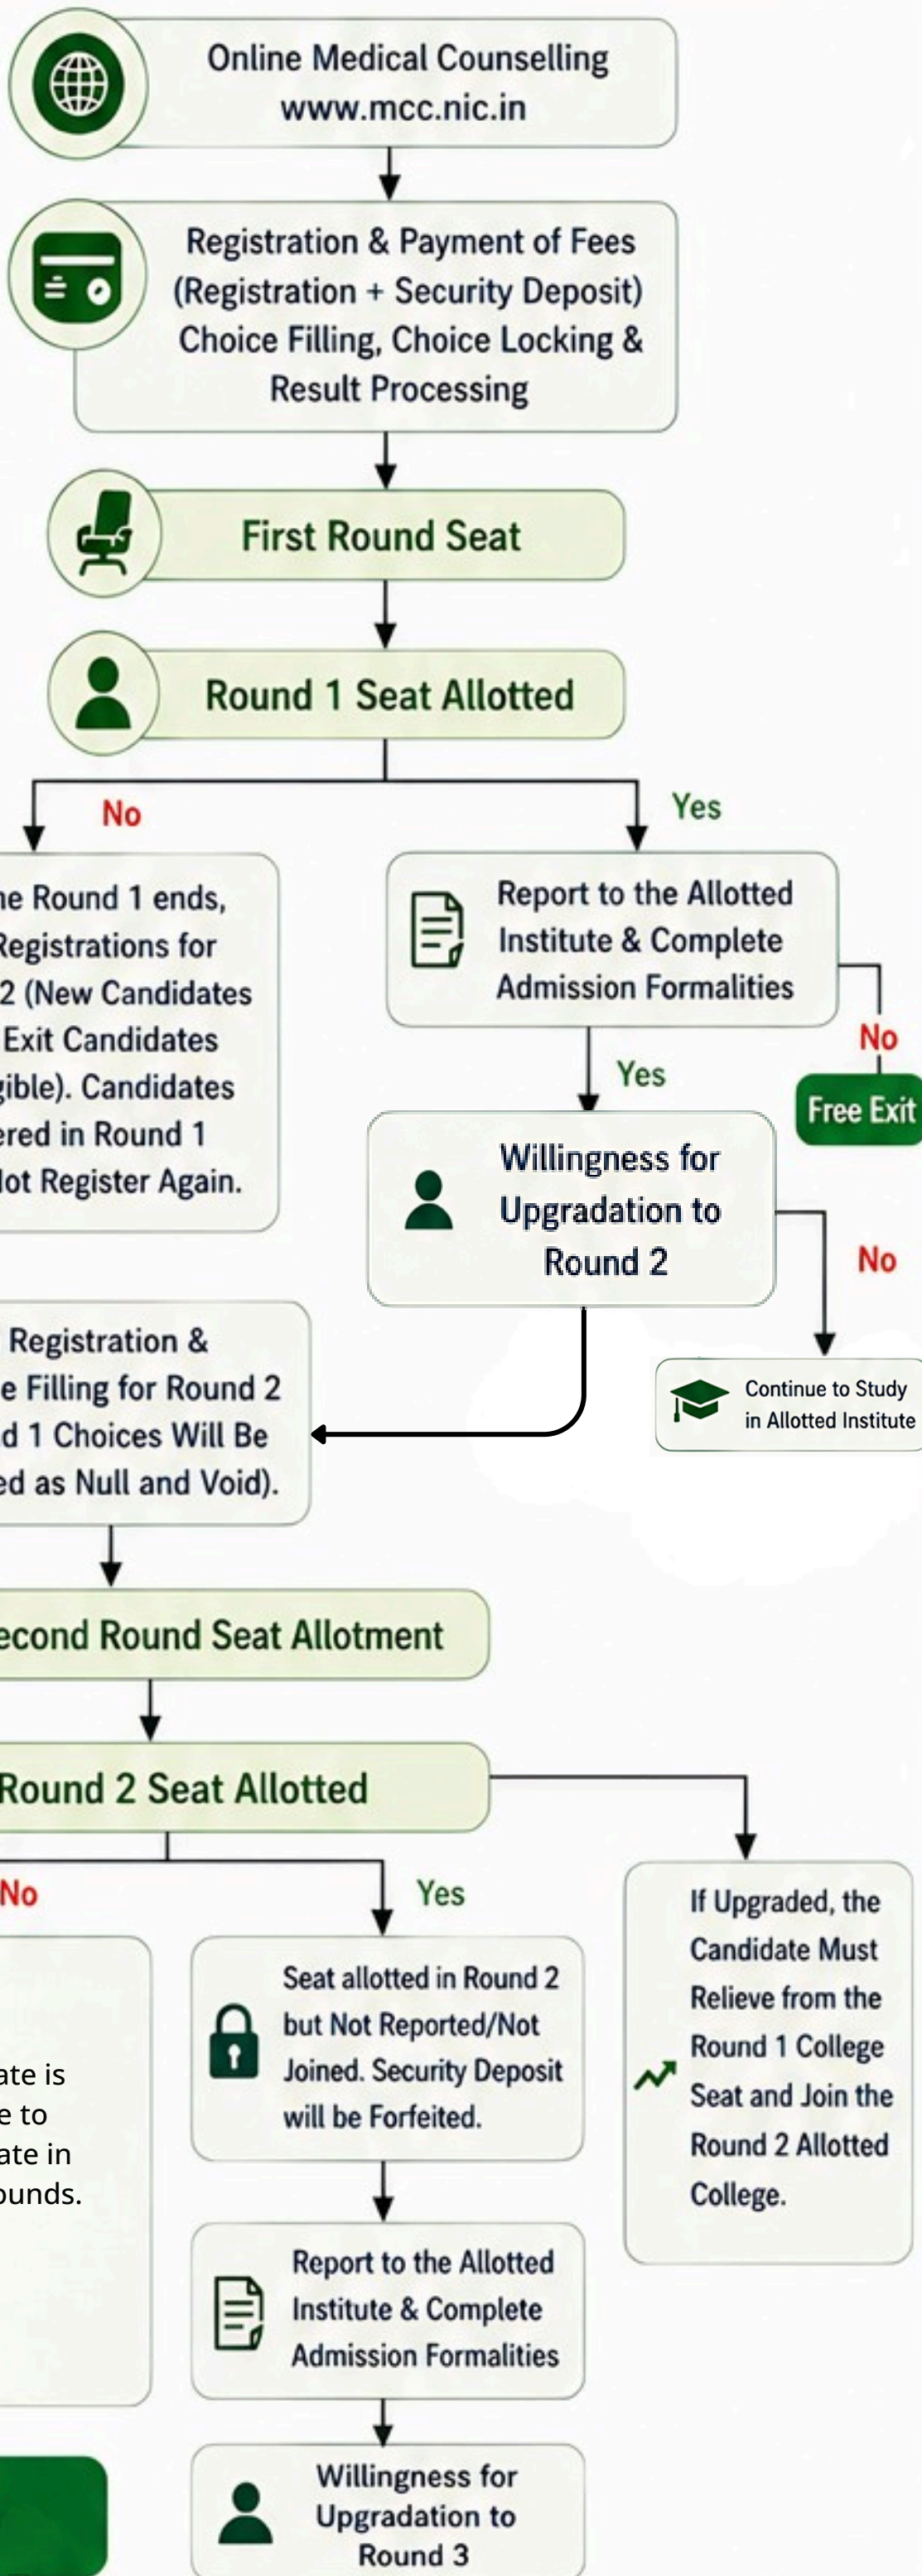

ALL India Quota 15% - NEET UG COUNSELLING SCHEME

— Your Pathway to a Medical Career —

MCC COUNSELLING SCHEME (ROUNDS 1 & 2)

MCC COUNSELLING SCHEME (ROUND 3 & STRAY ROUND)

NEET COUNSELLING 2026

MCC/AACCC (15%) LAST YEAR CUT-OFF