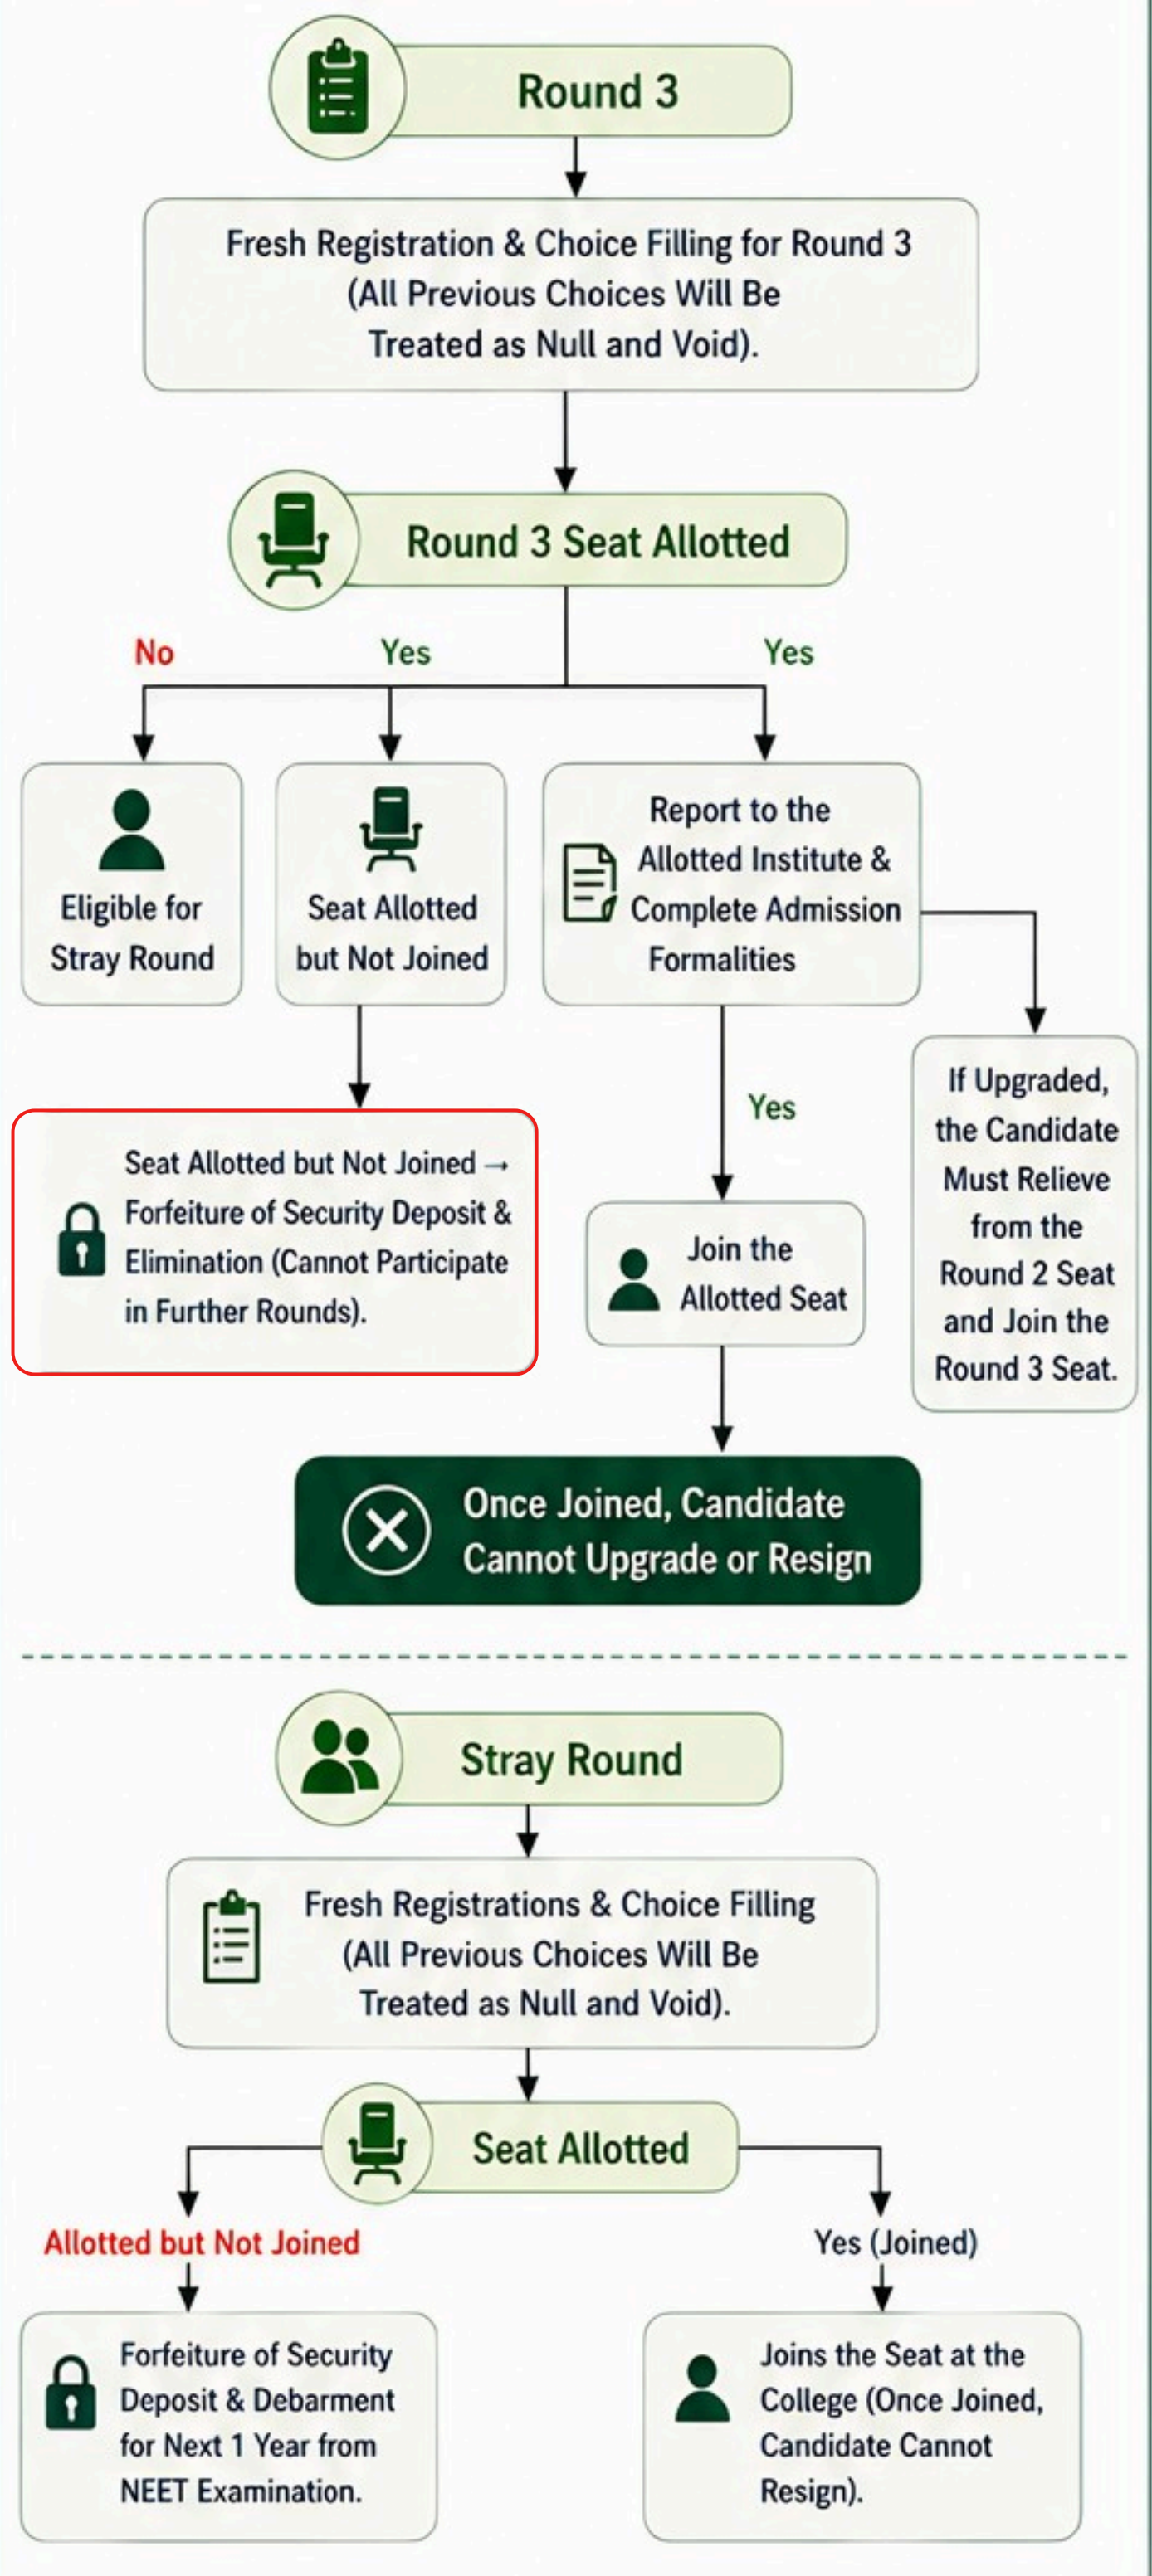

MCC COUNSELLING SCHEME (ROUND 3 & STRAY ROUND)